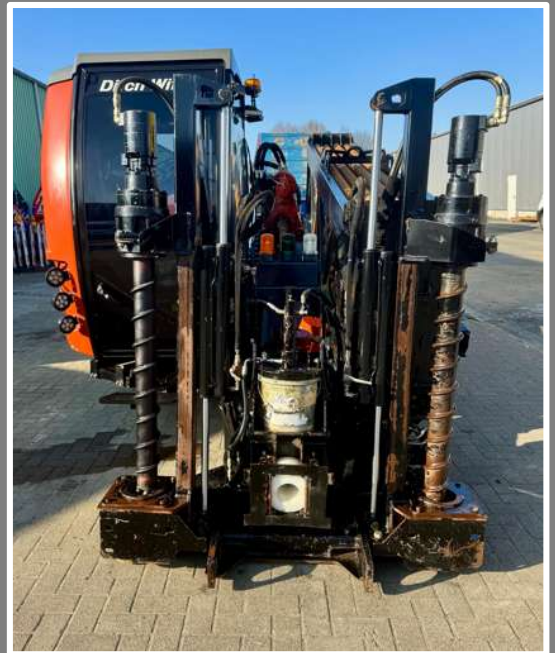

➤ Ditch Witch AT40 drill rig

Rhino Supply BV
Gooiland 2a
1948 RC Beverwijk
The Netherlands

Tel: +31 (0)88 744 66 00
web: www.rhinosupply.nl
email: info@rhinosupply.nl

KVK : 80090109
BTW : NL861551813B01
IBAN: NL63INGB0008791548