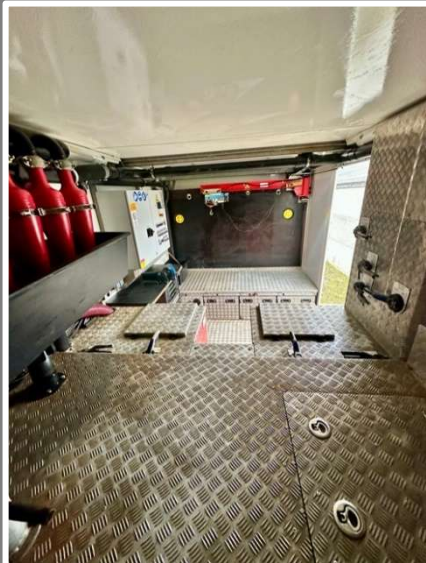

Rhino Supply BV
Gooiland 2a
1948 RC Beverwijk
The Netherlands

Tel: +31 (0)88 744 66 00
web: www.rhinosupply.nl
email: info@rhinosupply.nl

KVK : 80090109
BTW : NL861551813B01
IBAN: NL63INGB0008791548