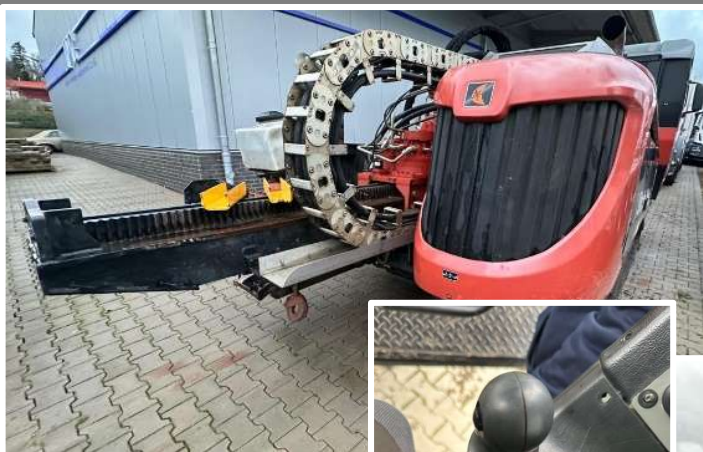

➤ Ditch Witch AT40 drill rig

Rhino Supply BV
Gooiland 2a
1948 RC Beverwijk
The Netherlands

Tel: +31 (0)88 744 66 00
web: www.rhinosupply.nl
email: info@rhinosupply.nl

KVK : 80090109
BTW : NL861551813B01
IBAN: NL63INGB0008791548