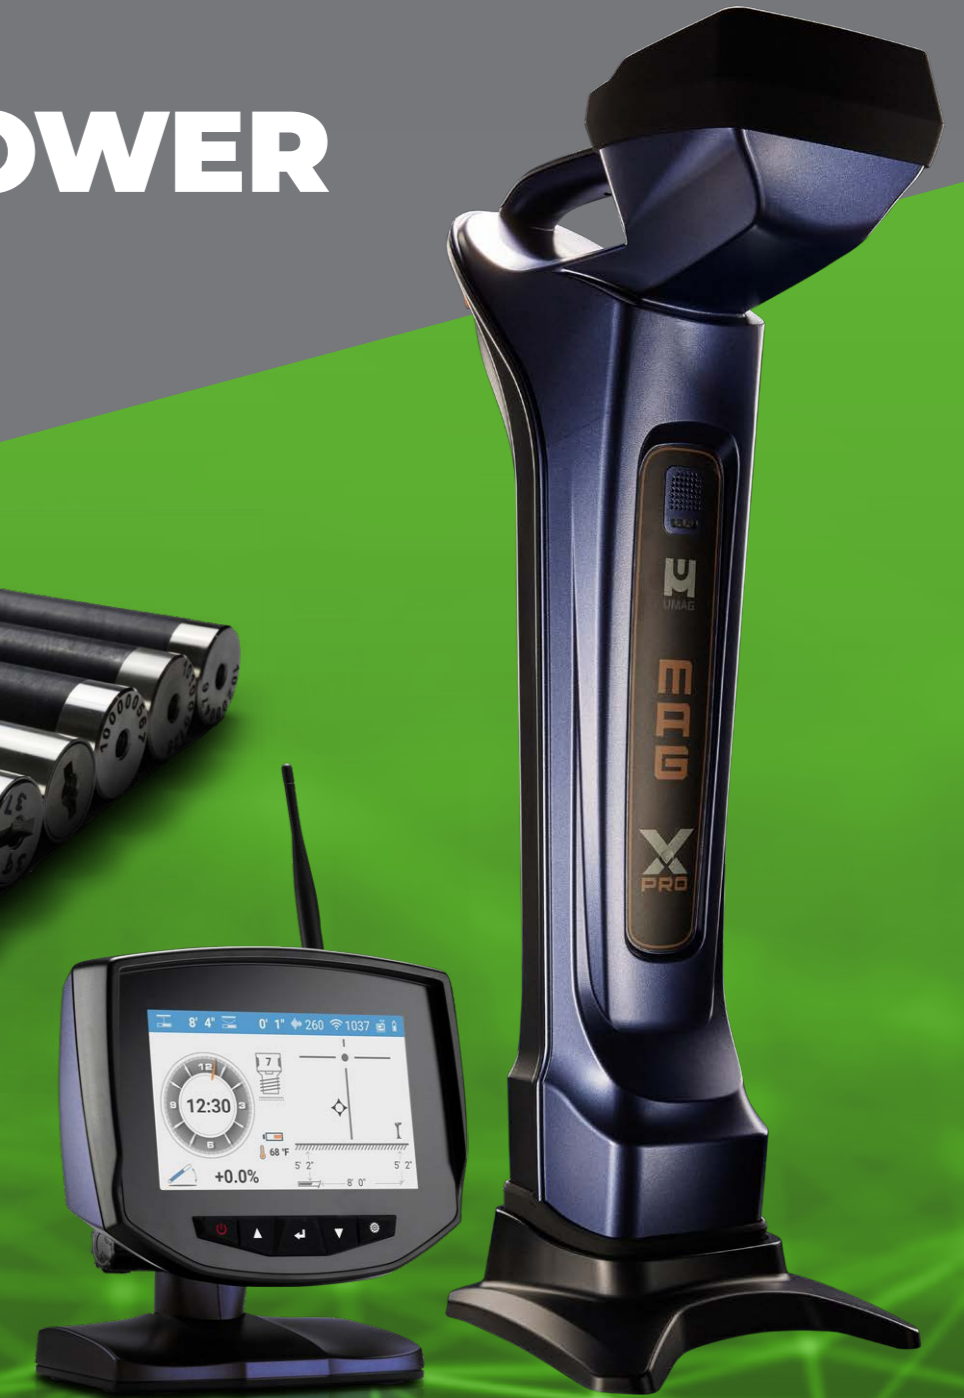

GRAB THE POWER

Underground Magnetics