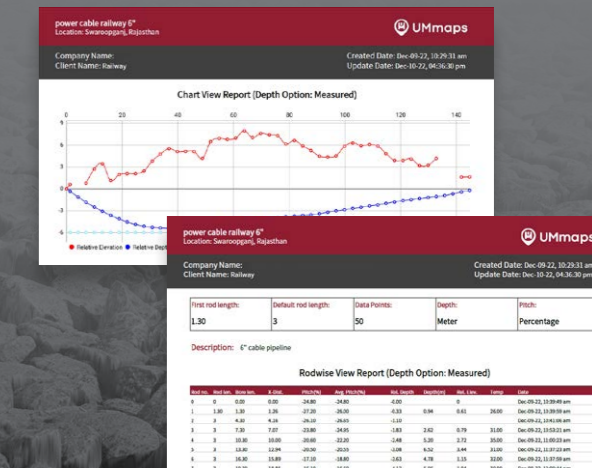

* note: data services required on cell phone