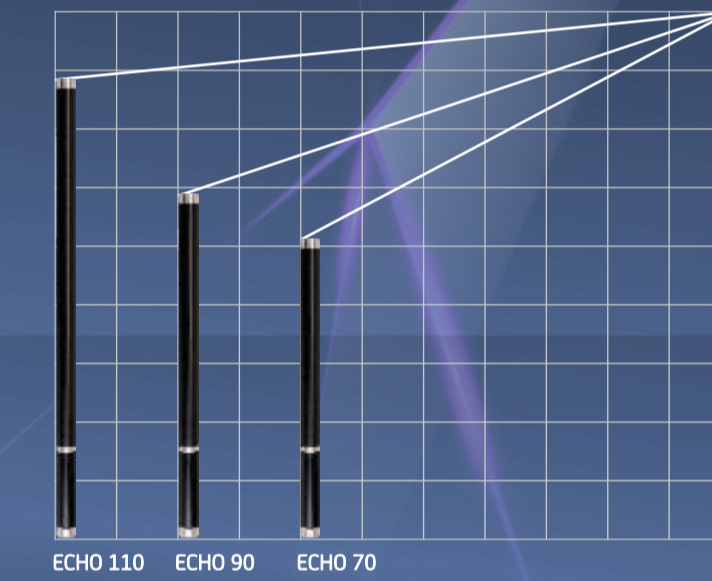

System Specifications

Transmitter Specifications

Transmitter	Echo 2S	Echo 3	Echo 50
Frequency	3 Frequencies 4kHz, 19kHz, 30kHz	3 Frequencies 4kHz, 19kHz, 30kHz	10 Frequencies 4kHz ~ 31kHz
Battery Type	18650 x 1 Rechargeable Lithium Battery 261020 x 1 Lithium Battery (Super Cell)	18650 x 2 Rechargeable Lithium Battery 261020 x 2 Lithium Battery (Super Cell)	18650 x 1 Rechargeable Lithium Battery 261020 x 1 Lithium Battery (Super Cell)
Battery Life	18650 (3.7v): 20 hrs - Normal Mode 5 hrs - High Power Mode 261020 (3.7v): 60 hrs - Normal Mode 15 hrs - High Power Mode	18650 (3.7v): 50 hrs - Normal Mode 12 hrs - High Power Mode 261020 (3.7v): 160 hrs - Normal Mode 40 hrs - High Power Mode	18650 (3.7v): 20 hrs - Normal Mode 5 hrs - High Power Mode 261020 (3.7v): 60 hrs - Normal Mode 15 hrs - High Power Mode
Depth Range	40 m (131 Ft) - Normal Mode 50 m (164 Ft) - High Power Mode	40 m (131 Ft) - Normal Mode 60 m (196 Ft) - High Power Mode	40 m (131 Ft) - Normal Mode 50 m (164 Ft) - High Power Mode
Temperature	<121° Celsius	<121° Celsius	<121° Celsius
Roll	24 Clock Position	24 Clock Position	24 Clock Position
Pitch	0.1% Resolution	0.1% Resolution	0.1% Resolution
V.BAT	2.8v ~ 4.2v	5.6v ~ 8.4v	2.8v ~ 4.2v
Dimensions	3.2 cm x 38 cm / 1.25 in x 15 in	3.2 cm x 48 cm / 1.25 in x 19 in	3.2 cm x 38 cm / 1.25 in x 15 in
Water Proof	IP67	IP67	IP67

Echo 60	Echo 70	Echo 90	Echo 110
Frequency	10 Frequencies 4kHz ~ 31kHz	10 Frequencies 4kHz ~ 31kHz	10 Frequencies 4kHz ~ 31kHz
Battery Type	18650 x 2 Rechargeable Lithium Battery 261020 x 2 Lithium Battery (Super Cell)	18650 x 3 Rechargeable Lithium Battery	18650 B2 x 2 Rechargeable Lithium Battery
Battery Life	18650 (3.7v): 50 hrs - Normal Mode 12 hrs - High Power Mode 261020 (3.7v): 160 hrs - Normal Mode 40 hrs - High Power Mode	18650 (3.7v): 60 hrs - Normal Mode 15 hrs - High Power Mode	18650 B2 (3.7v): 80 hrs - Normal Mode 20 hrs - High Power Mode
Depth Range	40 m (131 Ft) - Normal Mode 60 m (196 Ft) - High Power Mode	50 m (164 Ft) - Normal Mode 70 m (230 Ft) - High Power Mode	70 m (230 Ft) - Normal Mode 90 m (295 Ft) - High Power Mode
Temperature	<121° Celsius	<121° Celsius	<121° Celsius
Roll	24 Clock Position	24 Clock Position	24 Clock Position
Pitch	0.1% Resolution	0.1% Resolution	0.1% Resolution
V.BAT	5.6v ~ 8.4v	8.4v ~ 12.6v	5.6v ~ 8.4v
Dimensions	3.2 cm x 48 cm / 1.25 in x 19 in	3.6 cm x 39.3 cm / 1.42 in x 15.48 in	3.6 cm x 45.5 cm / 1.42 in x 17.92 in
Water Proof	IP67	IP67	IP67