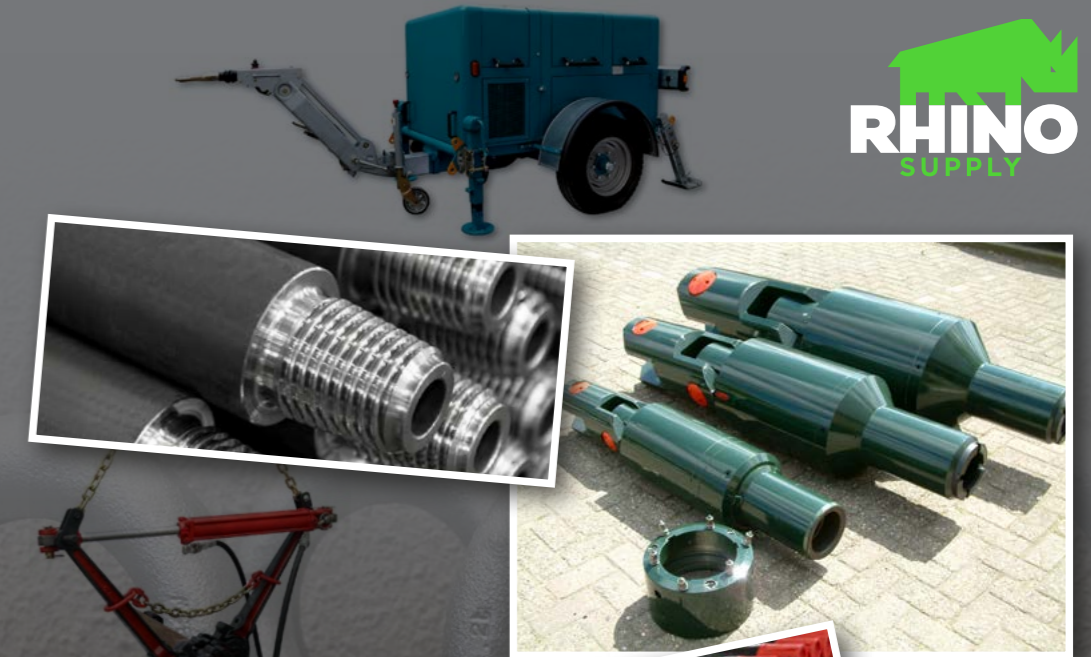

Vandaar de slogan:
The Drilling Store and More

DRILLING

(SLIJT)ONDERDELEN EN COMPONENTEN

- High Pressure pumps and parts
- Centrifugal pumps and parts
- Submersible pumps and parts
- Recycling unit parts
- Mix unit parts
- (Mud) Swivels
- Drill rig parts

(WEAR)PARTS AND COMPONENTS

GEREEDSCHAPPEN EN ACCESSOIRES

- Underground Magnetics Locating systems
- Drill pipes
- Pulling swivels
- Drill heads
- Reamers
- Hole openers
- Pipe Wrenches
- Low and High Pressure Hoses
- Winches / trailers / cable laying accessories